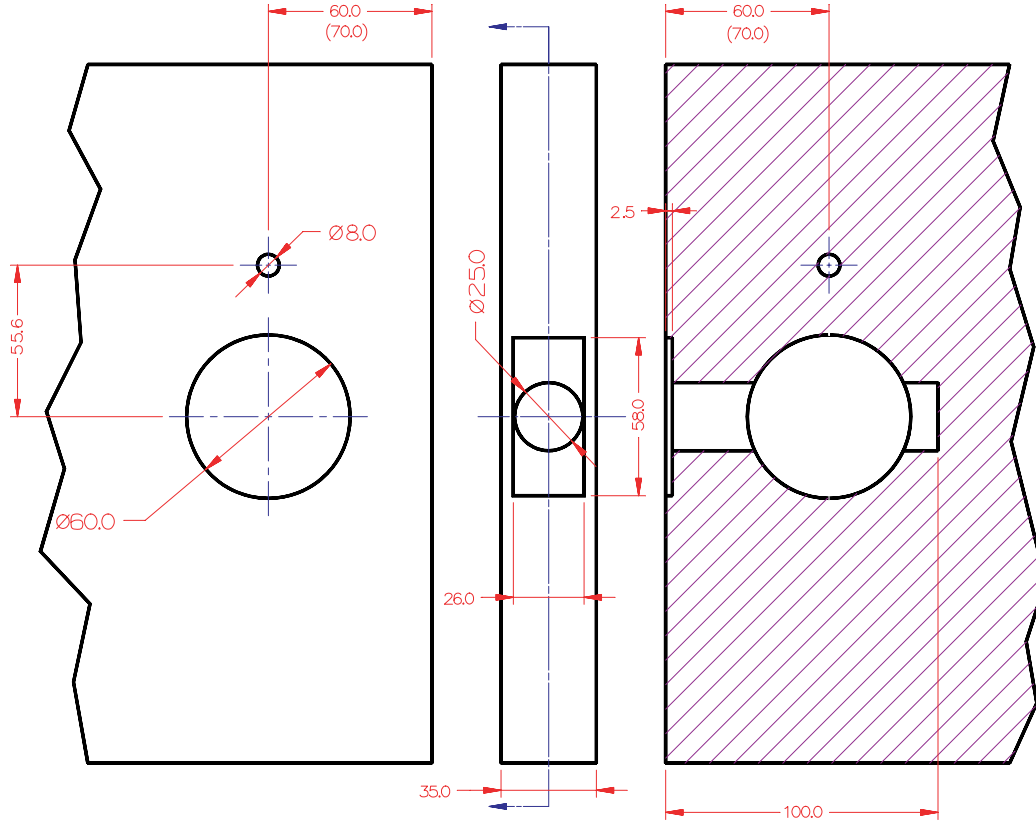

Drilling Templates for the ADEL 9 Series Door Lock Model

Model ADEL 9 Series Lock Drilling Template
(Door View)

All units are in millimeter
unless otherwise specified

Model ADEL 9 Series Lock Drilling Template
(Door Frame View)

All units are in millimeter
unless otherwise specified