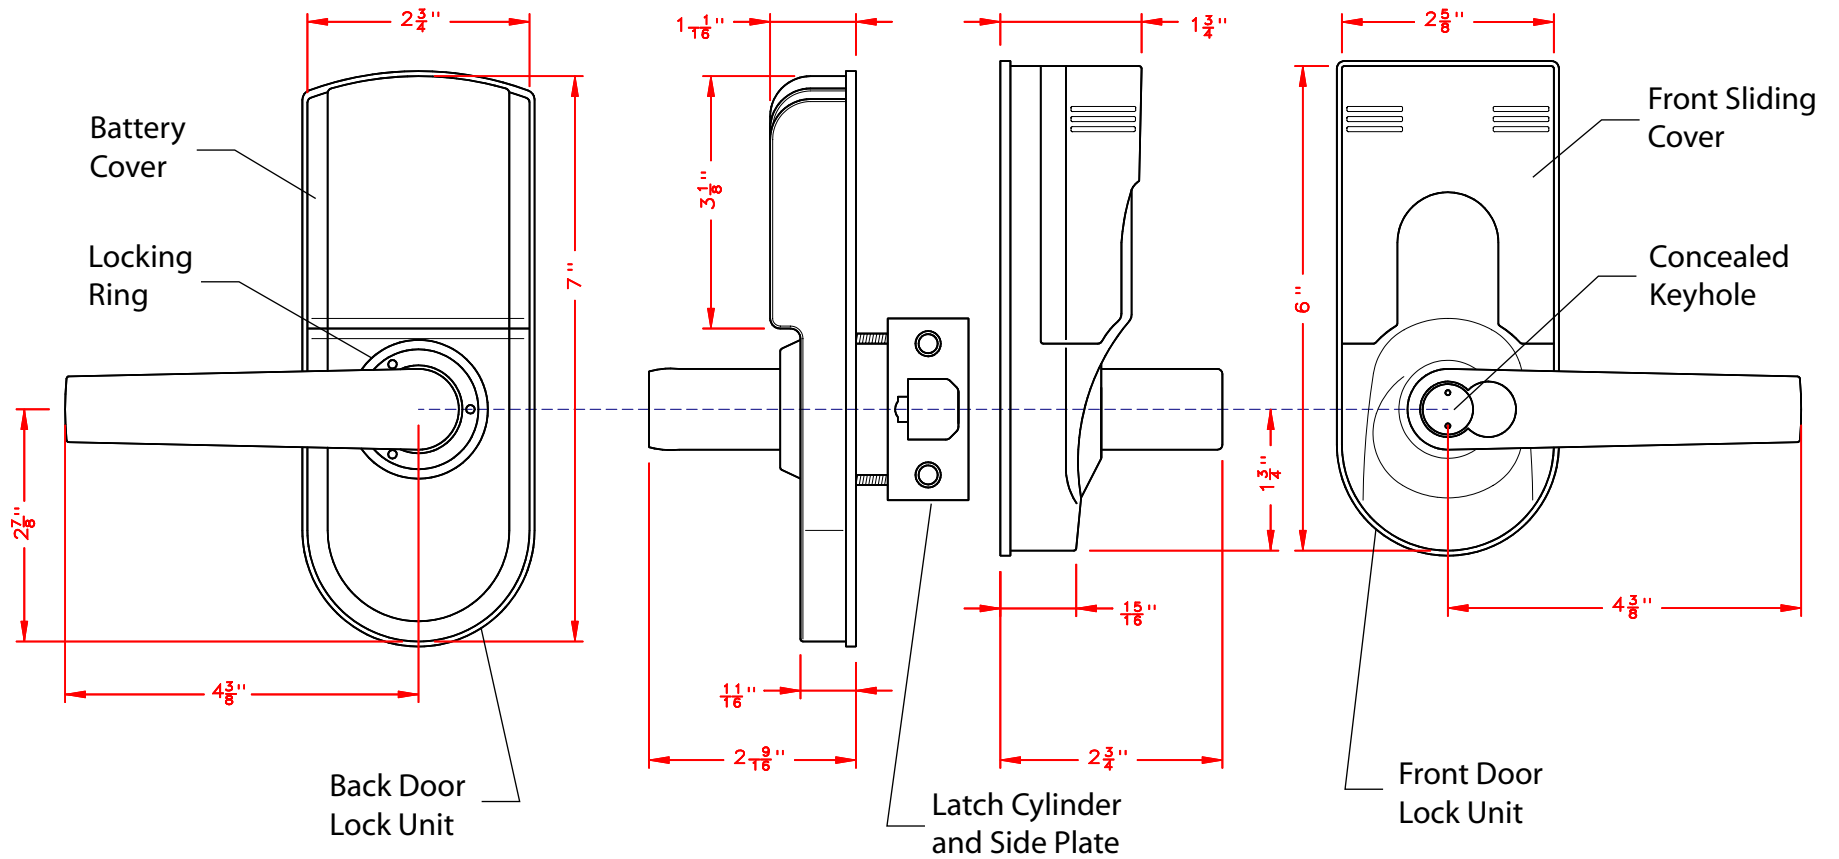

Dimensions for the DIGI 86 Series Door Lock Model

All units are in inches
unless otherwise specified